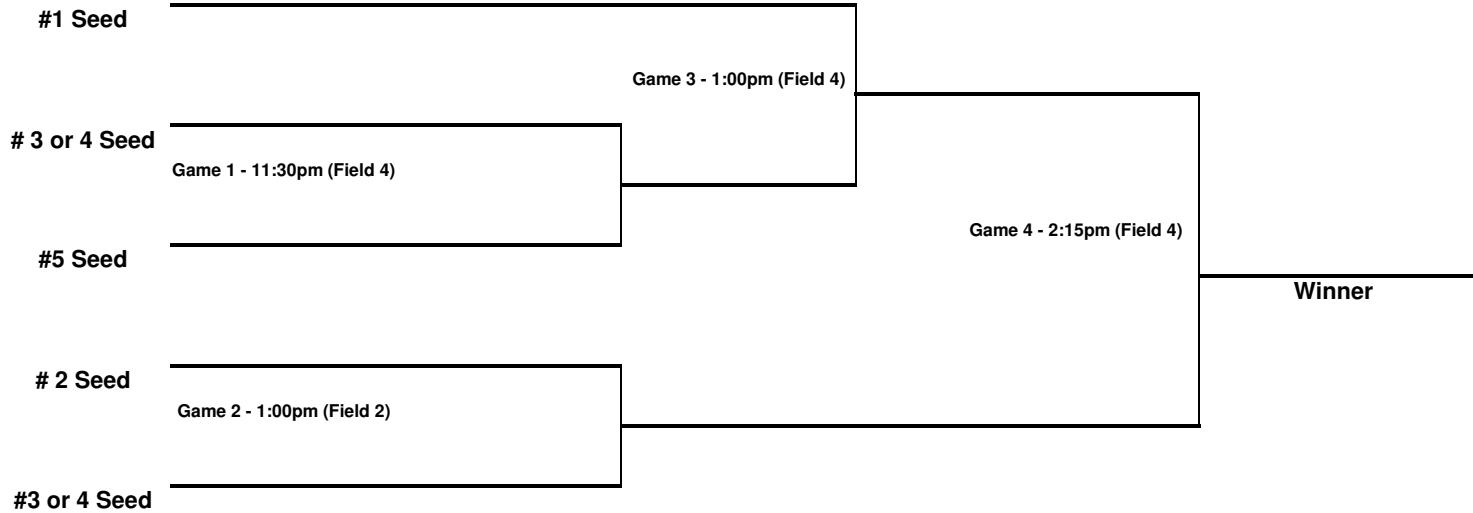

# Rochester Softball

	Home Team	Away Team	Field #
9:00am	Filter Store	Gym Class Heroes	Field 2
9:00am	MudHogs	Re-Bath	Field 4
10:15am	Webster Printing	Filter Store	Field 2
10:15am	Gym Class Heroes	MudHogs	Field 4
11:30am	Re-Bath	Webster Printing	Field 2

## Playoff Bracket - Single Elimination

15-May

Teams

### Notes:

- \*\*Higher seeded team is ALWAYS home team in Playoff matchups
- \*\*Round Robin games are limited to one hour and 15 minutes for completion
- \*\*Ten (10) Run Mercy rule is in effect after 4 1/2 innings of play

\*\*Round Robin Tie-breaker:

1. Head to Head
2. Run Differential